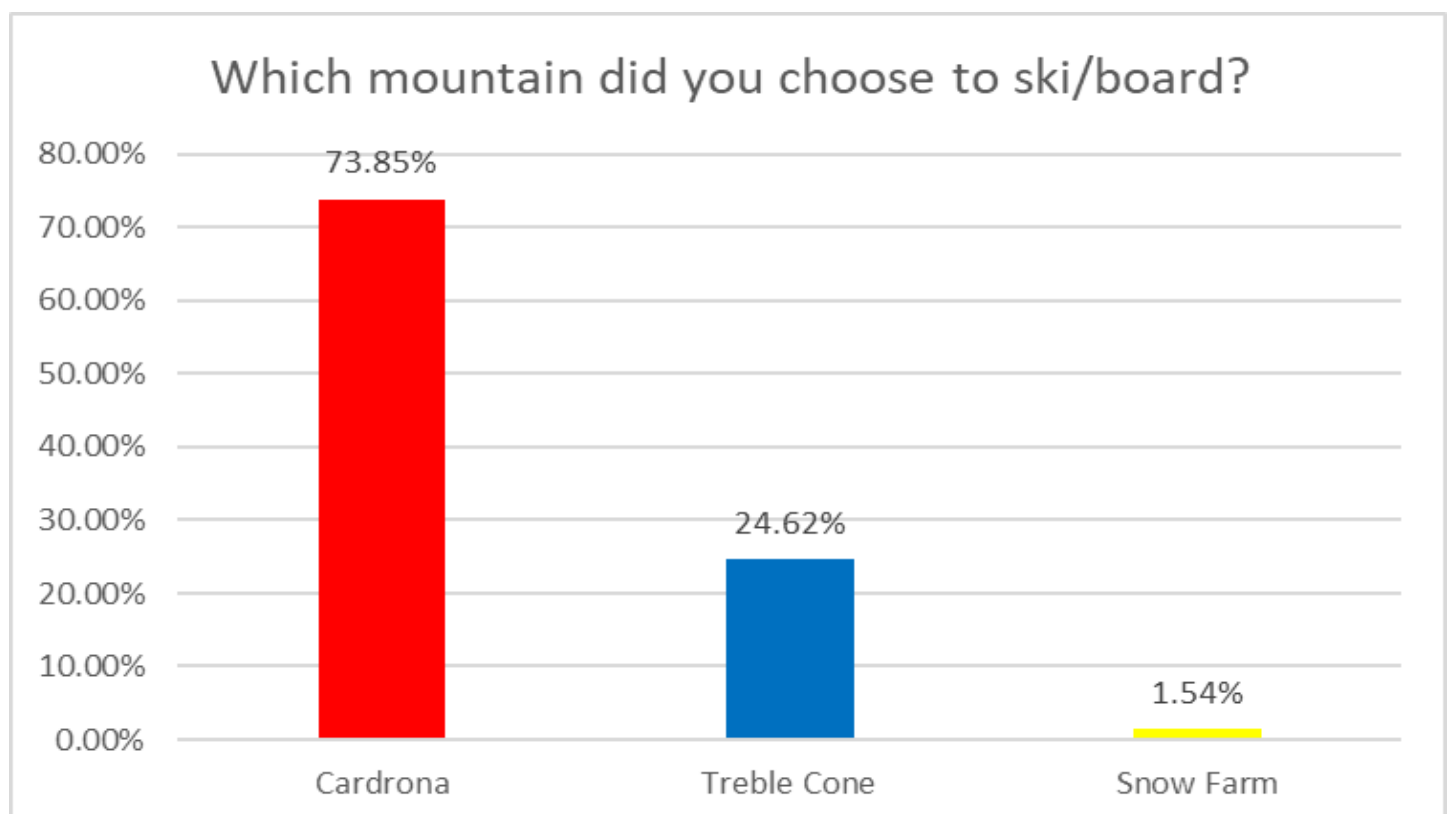

Section 1

Results for Families who have been involved in the 5 day Snow Sports Programme at TC/Cardrona/Snow Farm

We had 194 responses to this question/section