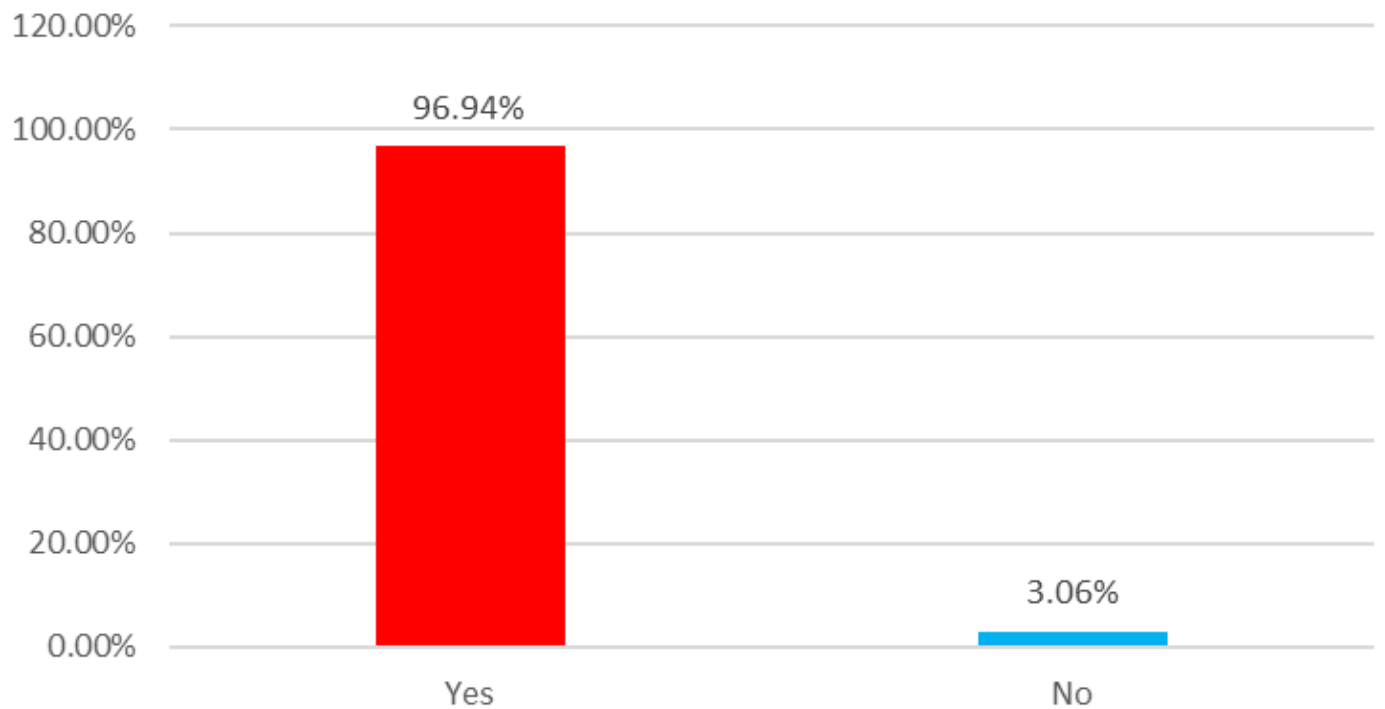

Do you think the cost was right?