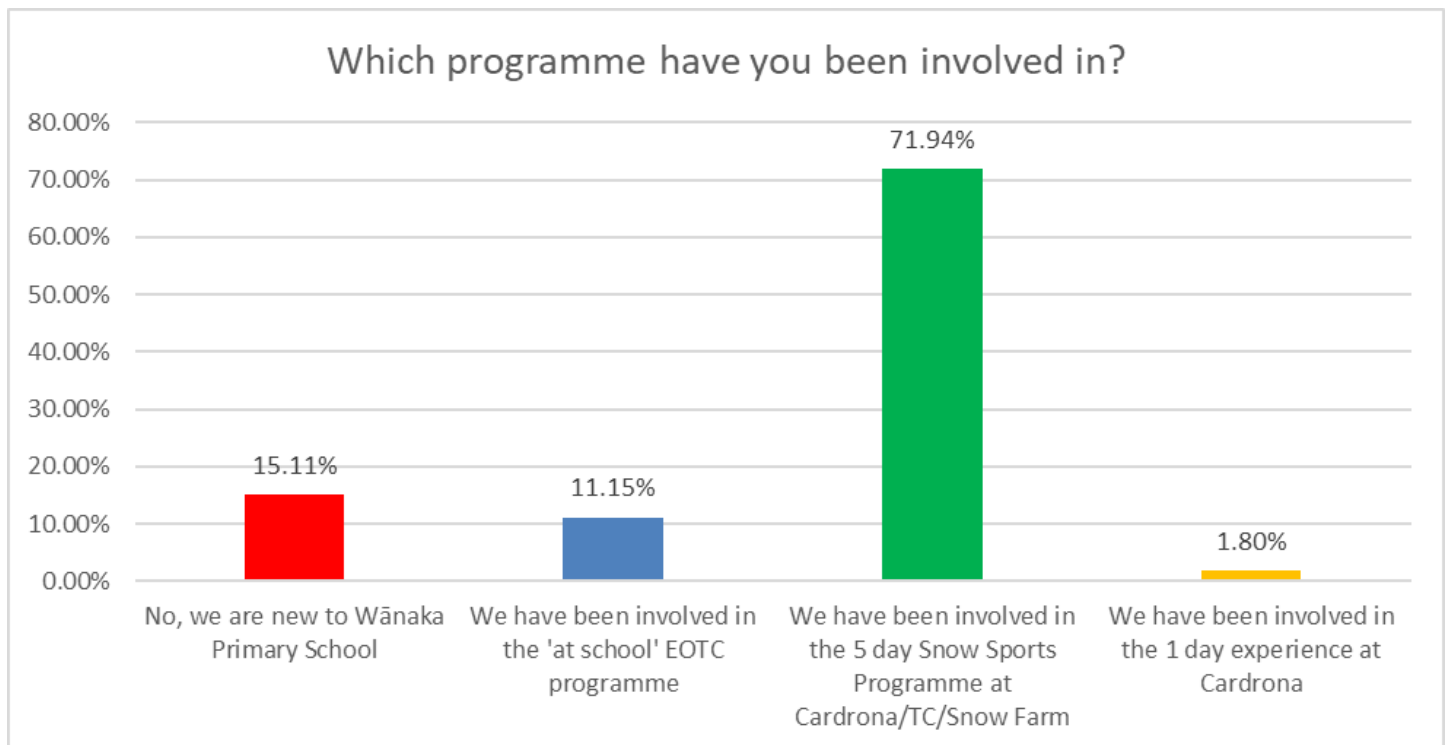

2022 EOTC and Snow Sports Results

The current EOTC and Snow Sports programme has been running for many years and we have just received your feedback on the current programme. This will help us plan for 2022 onwards. Below is a summary of the data collected, conclusions and recommendations from the data will be released in the coming week

The survey focused on the 4 groups at our school:

1. Those who are new to Wānaka Primary School
2. Those who have been involved in the at school programme
3. 5 day snow sports programme
4. 1 day experience and school programme

We had 278 responses to the survey. I also had some emails from parents who wished to provide their views. These will be added to the review along with the comments that have been provided.