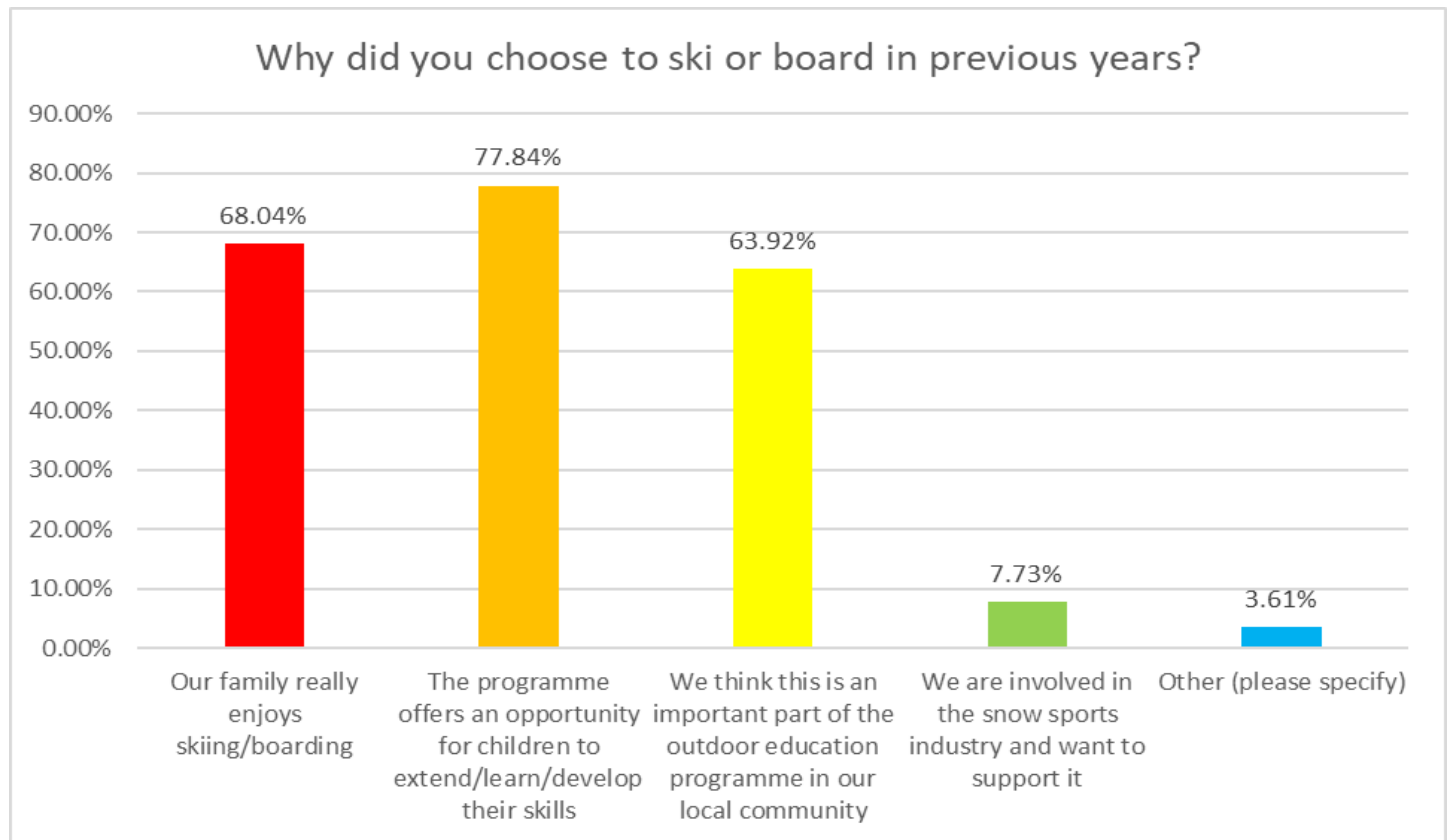

Section 1

Results for Families who have been involved in the 5 day Snow Sports Programme at TC/Cardrona/Snow Farm

We had 194 responses to this question/section